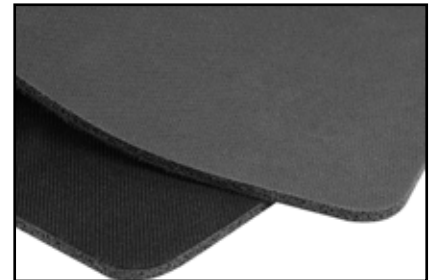

RUSH OUTPLAY

Specially coated mouse pad with structured textile surface

Features:

- Specially coated, structured surface material (textile)
- Absolutely non-slip "Rubber Base" for perfect grip
- Minimal start and drag resistance for maximum precision
- Dimensions: 400 mm (L) x 345 mm (W)
- Height: ~ 4 mm

Retail package:

PU: 24